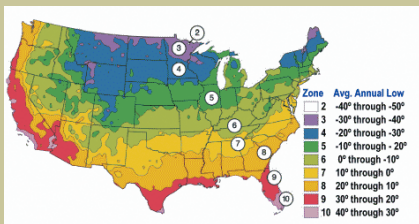

Burgundy Queen™ Lilac

French Hybrid Lilac

Syringa vulgaris ×

Burgundy red single flowers in large conical clusters. Similar to Monge but blooms 1-2 weeks earlier.

Mature height is 8-10 feet with a spread of 6-8 feet.

Cold hardy to U.S.D.A. Zone 3.

Since 1944

From the nurseries of

L.E. COOKE CO

**Excellence
in Bareroot**